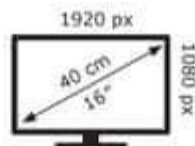

IIYAMA CORPORATION

TF1634MC-B8X

12 kWh/1000h

ET02/R10